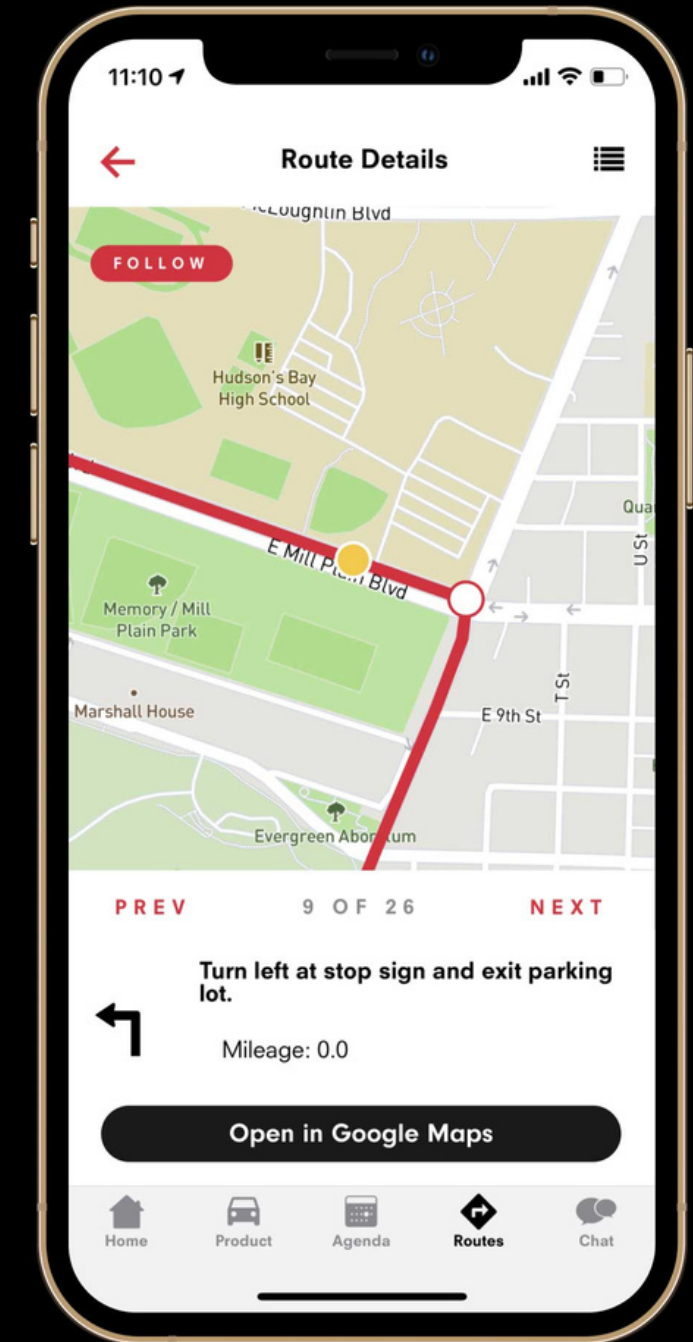

Enjoy this State-of-the-Art App!

Our Executive Club events use a top-rated, one-of-a-kind Navigational App!

The second person in each car will call out directions as they follow the pre-planned route, which will appear as you drive.

There'll be secret checkpoints and cryptic questions to answer along the way as well.